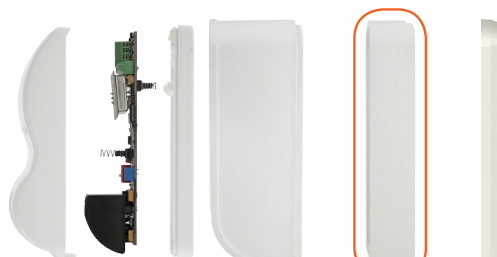

### Accessories

"L" SHAPED BRACKET  
for wall mounting

ADJUSTABLE  
JOINT

WS 200  
Radio repeater

WS 824  
Radio receiver

WS 801  
Radio transmitter

Inserting universal  
transmitter

Inserting universal  
TX board

## Technical characteristics

Maximum use distance outdoors	Adjustable from 0 to 10 m
Maximum use distance indoors	Adjustable from 0 to 10 m
Optical with double beam	PIR with Fresnell lens
Pointing and alignment system	Leds
MW frequency	Microwave in band K 24 GHz always active
Circuit power supply	3,6 V
Circuit absorption	0,35mA. Without standby
Alarm output	Alarm relay for NC and OC anti-masking
Tamper-proof output	Cover anti-opening and anti-removal from wall
IR opening	80° vertical - 6° horizontal
WM opening	80° vertical - 30° horizontal
Functions	Configurable function and output for ANTI-MASKING IR AND MW
	RF immunity
	Pet immunity (10 kg)
	Insect immunity
	Digital signal processing on PIR and MW
Working temperature	-20°C/+65°C
Radio TX power supply sharing	Configurable output 3-3.6V for supply to radio TX
Auto-compensation	thermal and drying
Security function	AND + OR pulses count
Tamper	Combined tear-proof and removal-proof tamper output
Level of protection	IP65
Dimensions:	NAT WS FLAT: 150x60x80 mm NAT WS:150x60x100 mm
Max dimensions radio TX	NAT WS FLAT: 18x48x107 mm / 18x32x107 mm / 18x20x113 mm NAT WS: 21x48x107 mm / 26x32x107 mm / 26x20x113 mm
Accessories included	"L" shaped bracket, hood, PIR limiter
Optional accessories	Adjustable joint